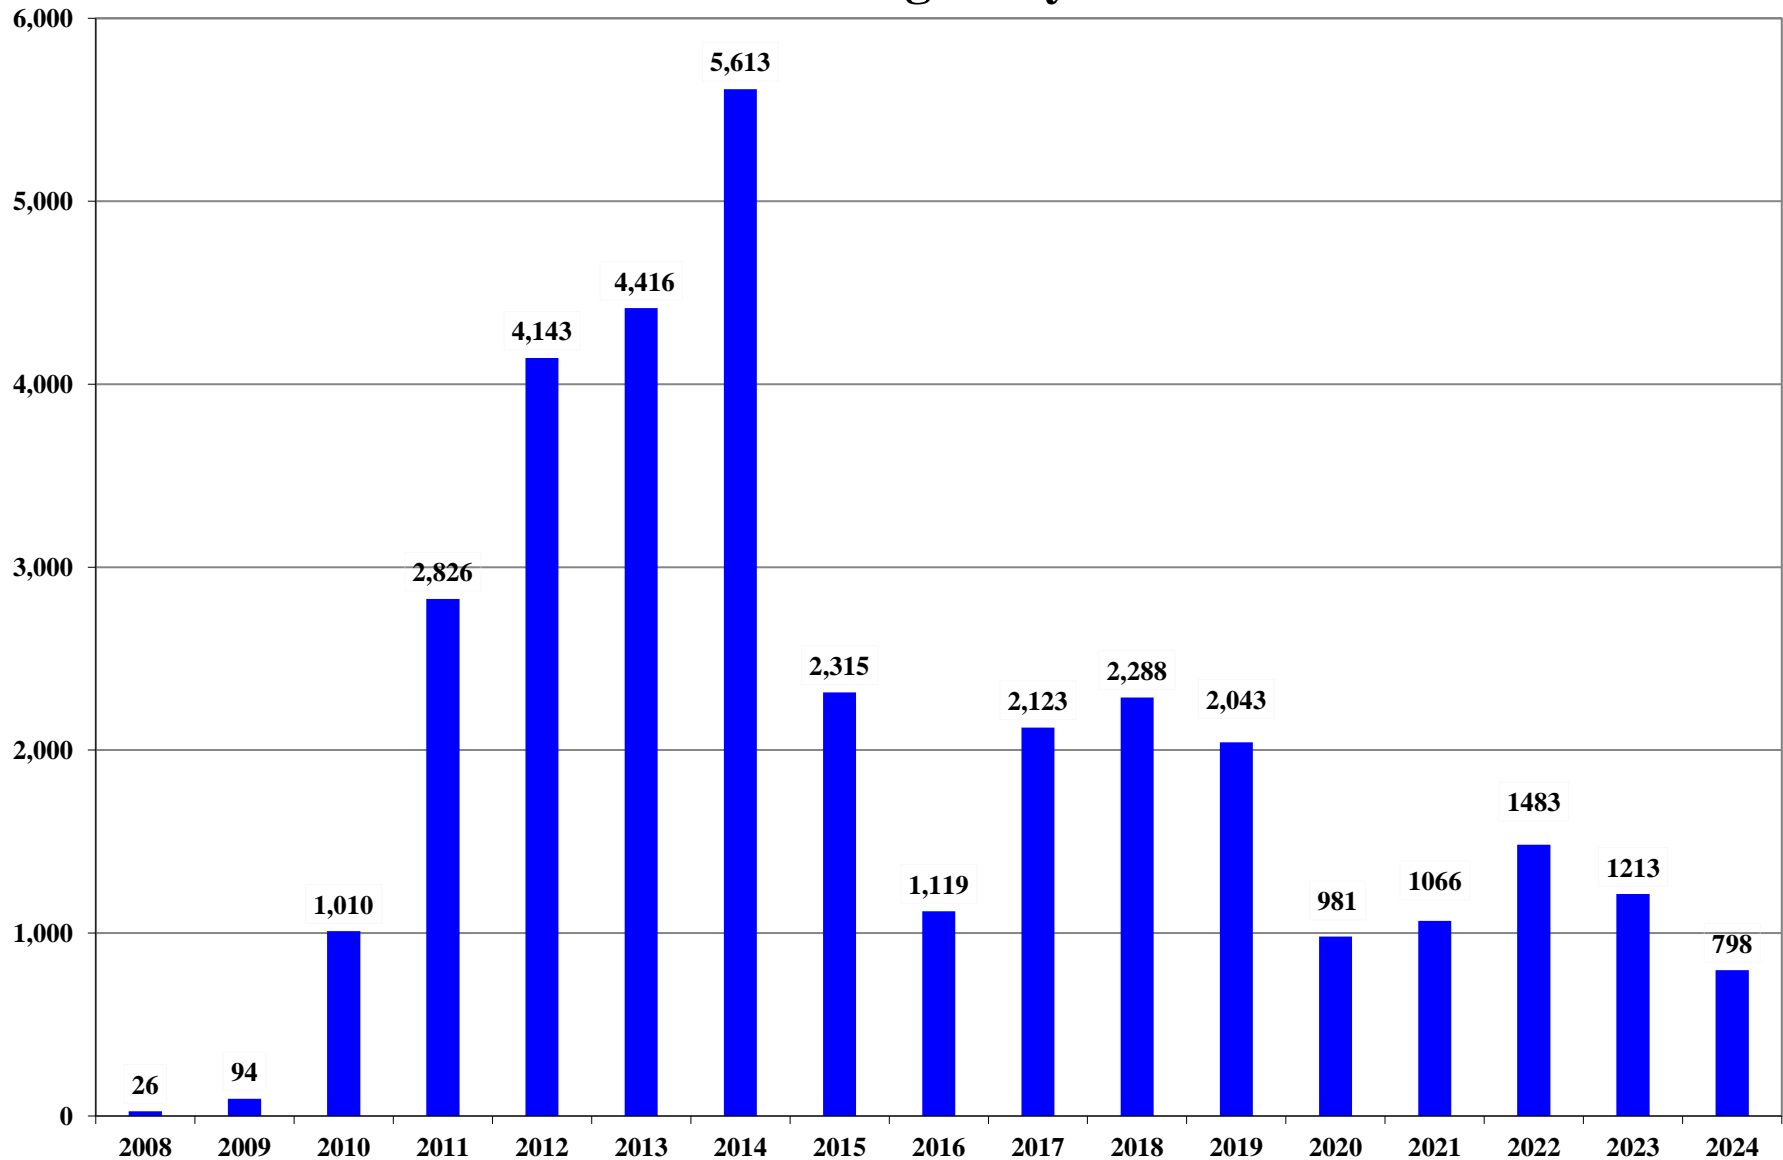

Texas Eagle Ford Shale Drilling Permits Issued 2008 through July 2024

08/29/2024

Source: Texas Railroad Commission DrillingPermitQuery(Includes New Drill & ReEnter Permits)