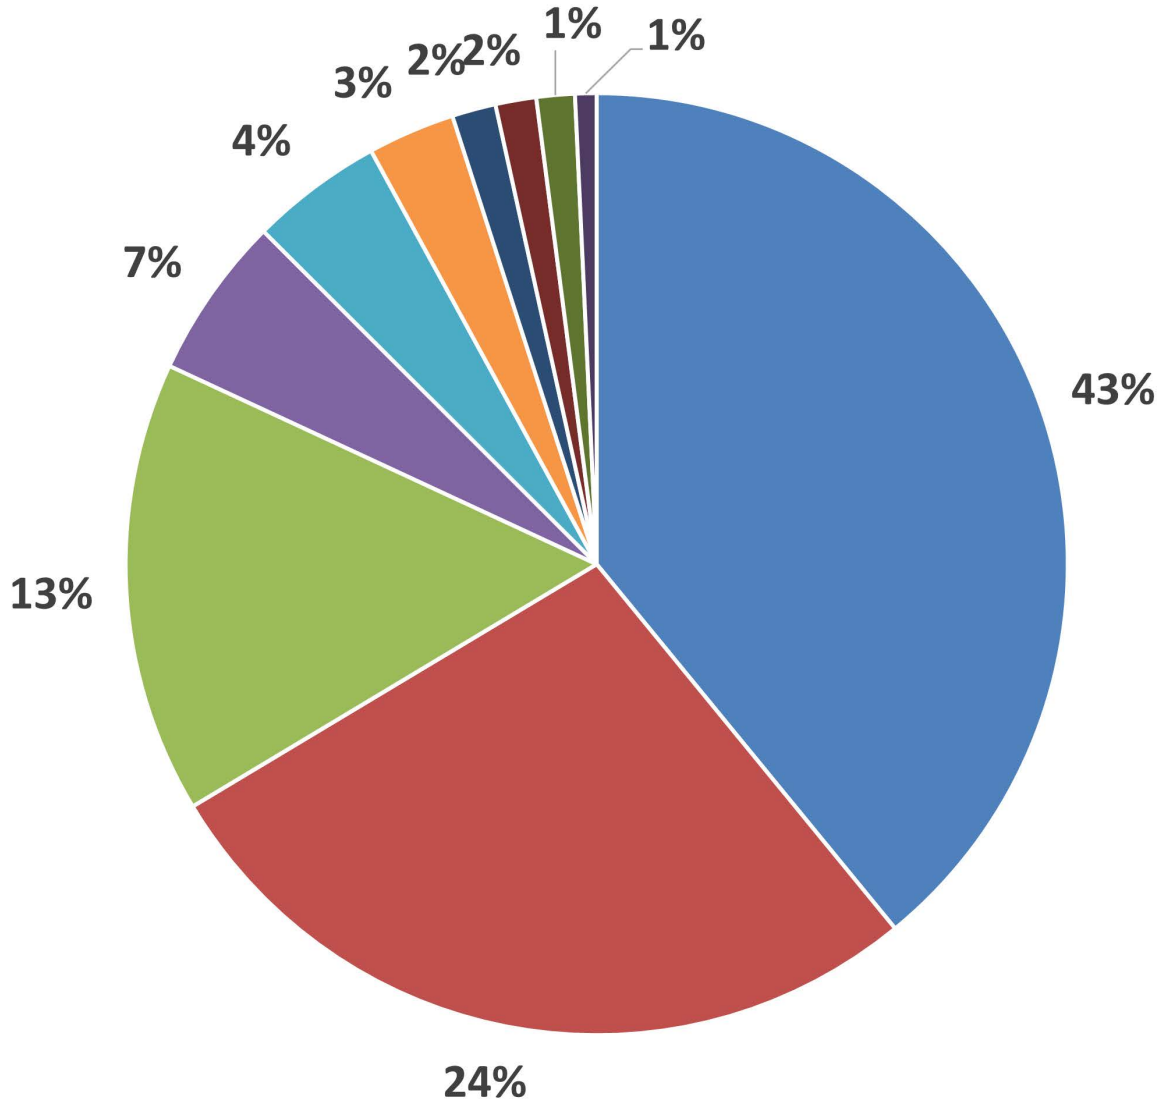

*Top Ten Types of Equipment
Calendar Year 2023*

- Backhoe/Trackhoe - 43%
- Hand Tools - 24%
- Boring - 13%
- Unknown/Other - 7%
- Auger - 4%
- Trencher - 3%
- Directional Drilling - 2%
- Grader/Scraper - 2%
- Probing Device - 1%
- Drilling - 1%