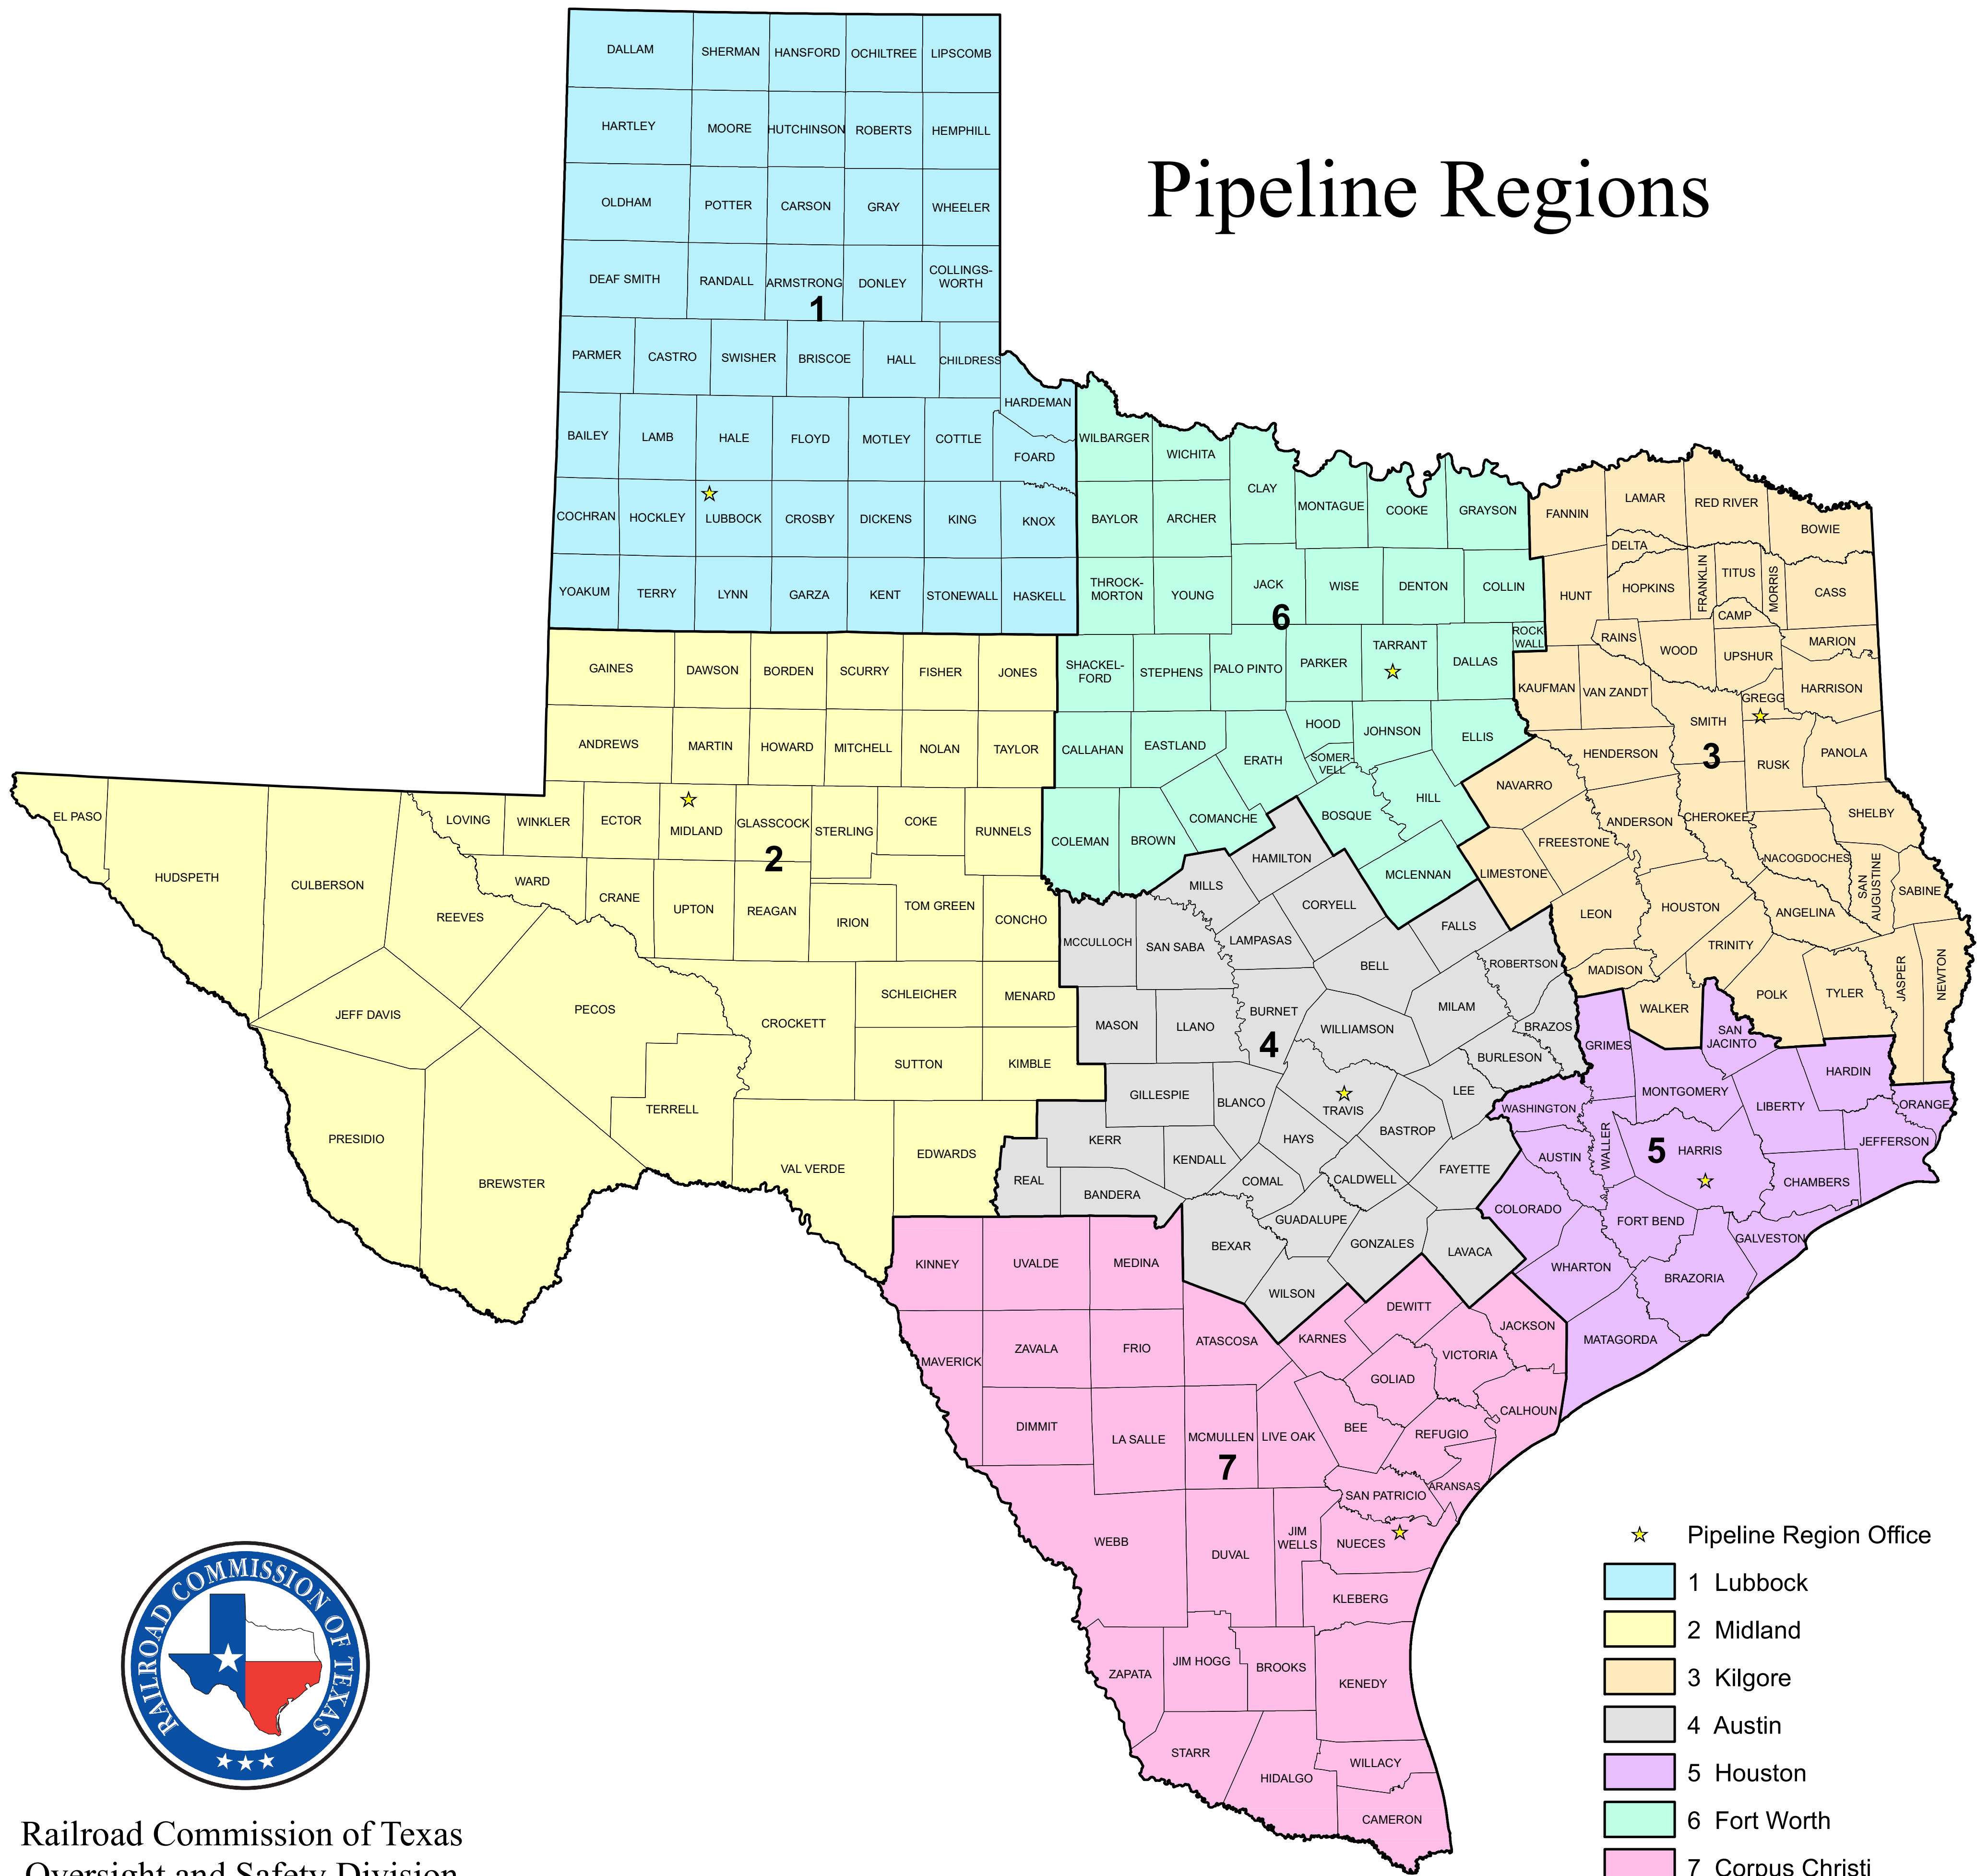

# Pipeline Regions

Railroad Commission of Texas  
Oversight and Safety Division

- ★ Pipeline Region Office
- 1 Lubbock
- 2 Midland
- 3 Kilgore
- 4 Austin
- 5 Houston
- 6 Fort Worth
- 7 Corpus Christi