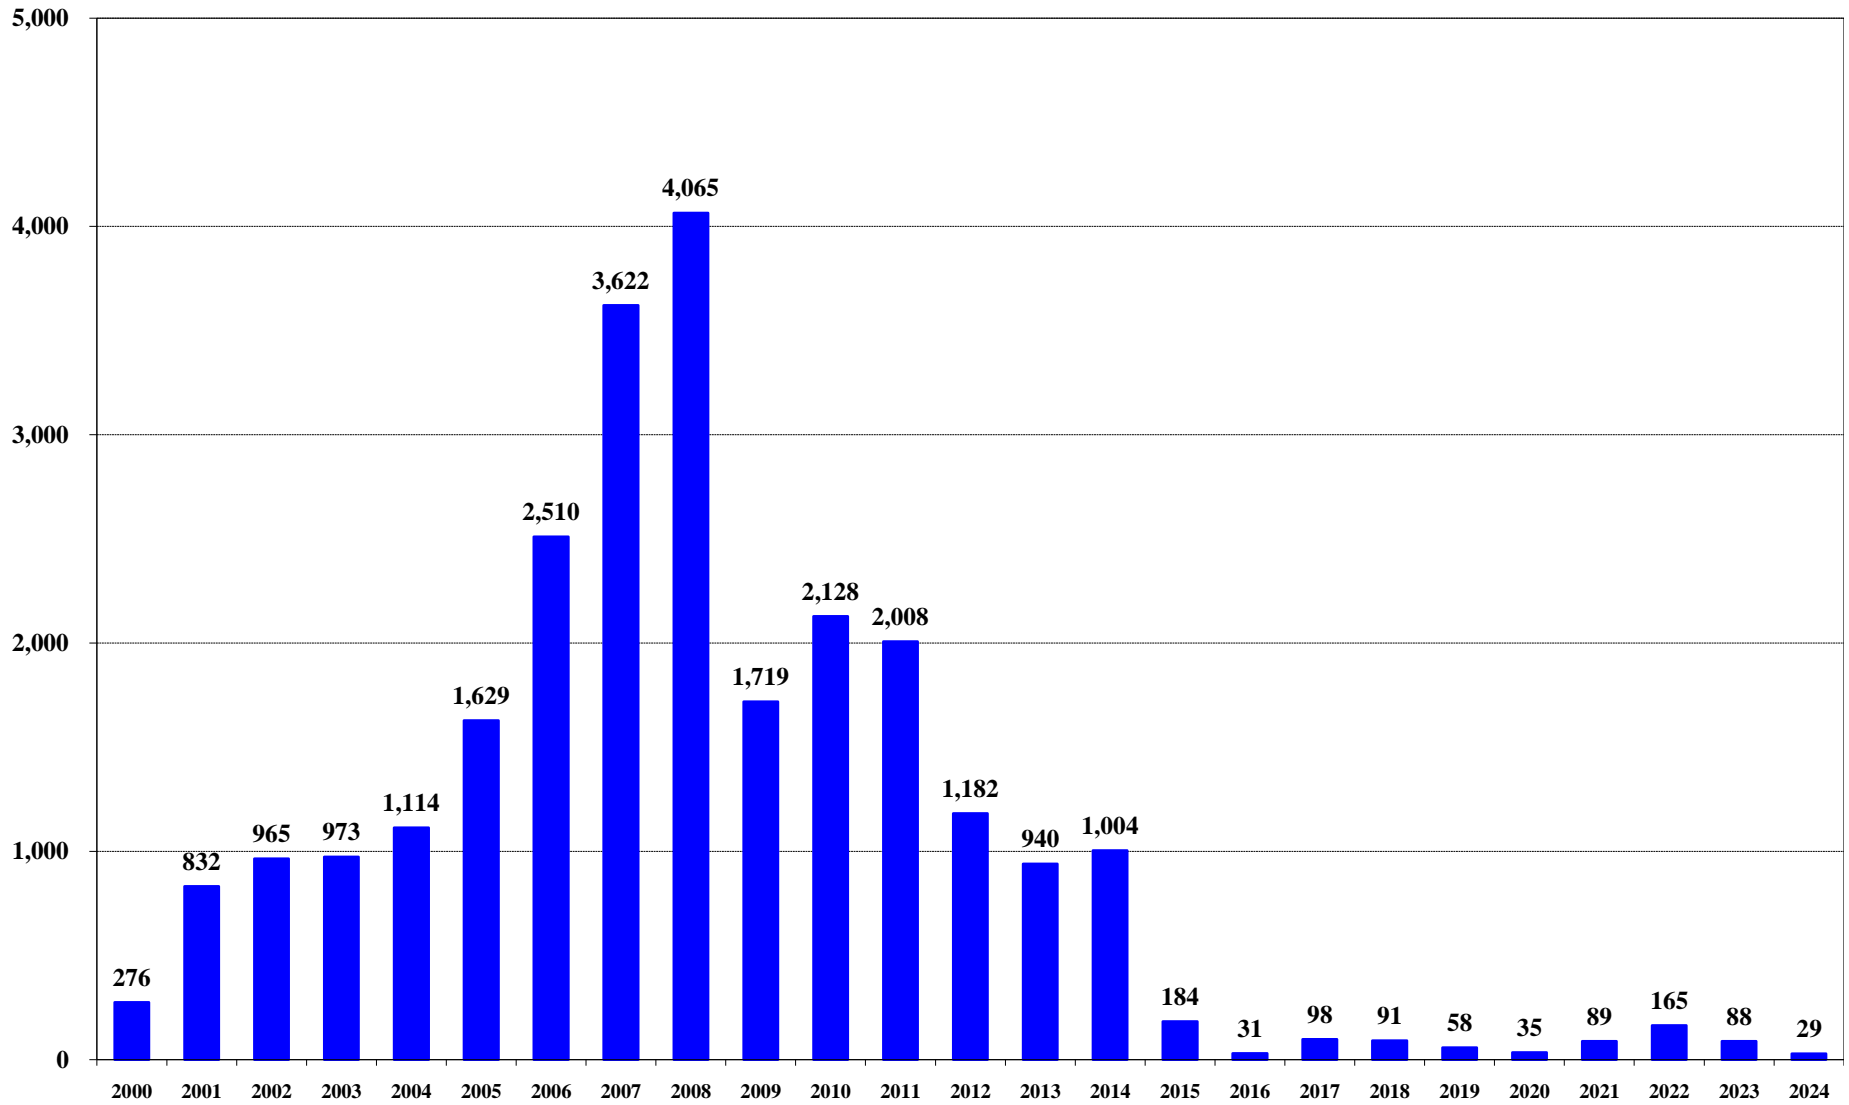

Texas Newark, East (Barnett Shale) Drilling Permits Issued 2000 through July 2024

08/29/2024

Source: Texas Railroad Commission Drilling Permit Query (Includes New Drill & ReEnter Permits)